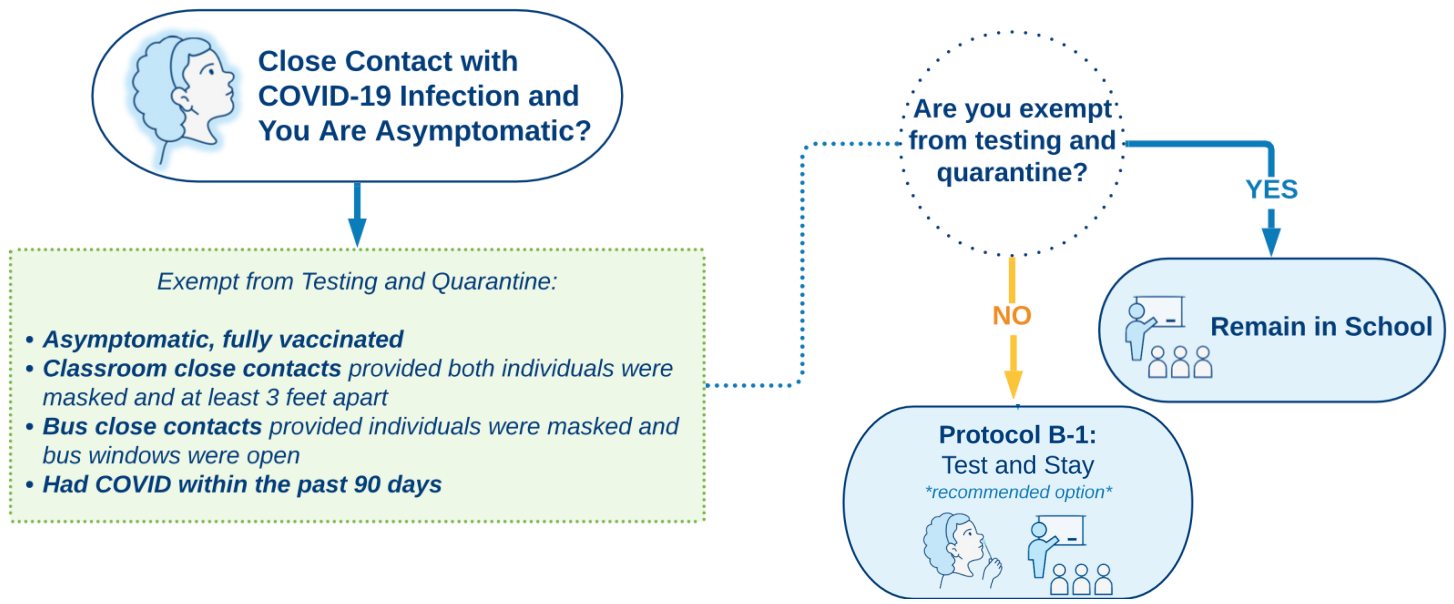

MVRHS COVID Protocols Flow Chart 2021-22

*DESE/DPH Protocols for Responding to COVID-19 Scenarios Flow Charts